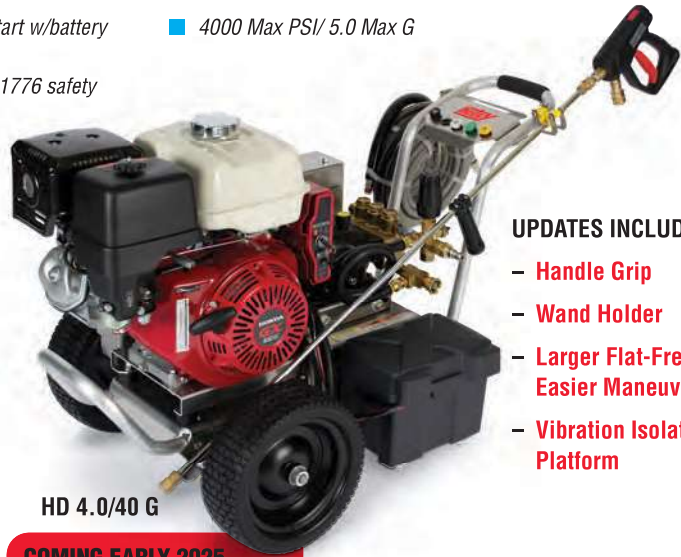

- Modular design converts to skid
- Recoil or Electric Start w/battery
- 4000 Max PSI/ 5.0 Max G
- VRT3 unloader with bypass loop
- Aluminum Frame
- Honda GX Engine
- ETL certified to UL-1776 safety standards
- Downstream chemical injection

HD GAS PLUS SERIES

DIRECT DRIVE **BELT DRIVE**

The Hotsy HD Series has been redesigned for 2025. The hard working modular cold water pressure washers with their corrosion resistant frames now come with improved maneuverability, vibration isolation, ergonomic handle grips, and advanced pump options on both the Direct Drive and Belt versions. All new machines come with Honda engines, Hotsy pumps backed by a full 7-year limited warranty, a 50' non-marking high pressure hose, lance, nozzles, and trigger gun. All models are ETL safety certified.

HD 4.0/40 G

COMING EARLY 2025

UPDATES INCLUDE:

- **Handle Grip**
- **Wand Holder**
- **Larger Flat-Free Tires for Easier Maneuverability**
- **Vibration Isolation Power Platform**

POWERED by **HONDA**

These models come unbranded; please order Hotsy logo decal (see options). Free with purchase.

Model Dimensions: 45.2 x 25.3 x 29.9
*Battery included on electric start models.