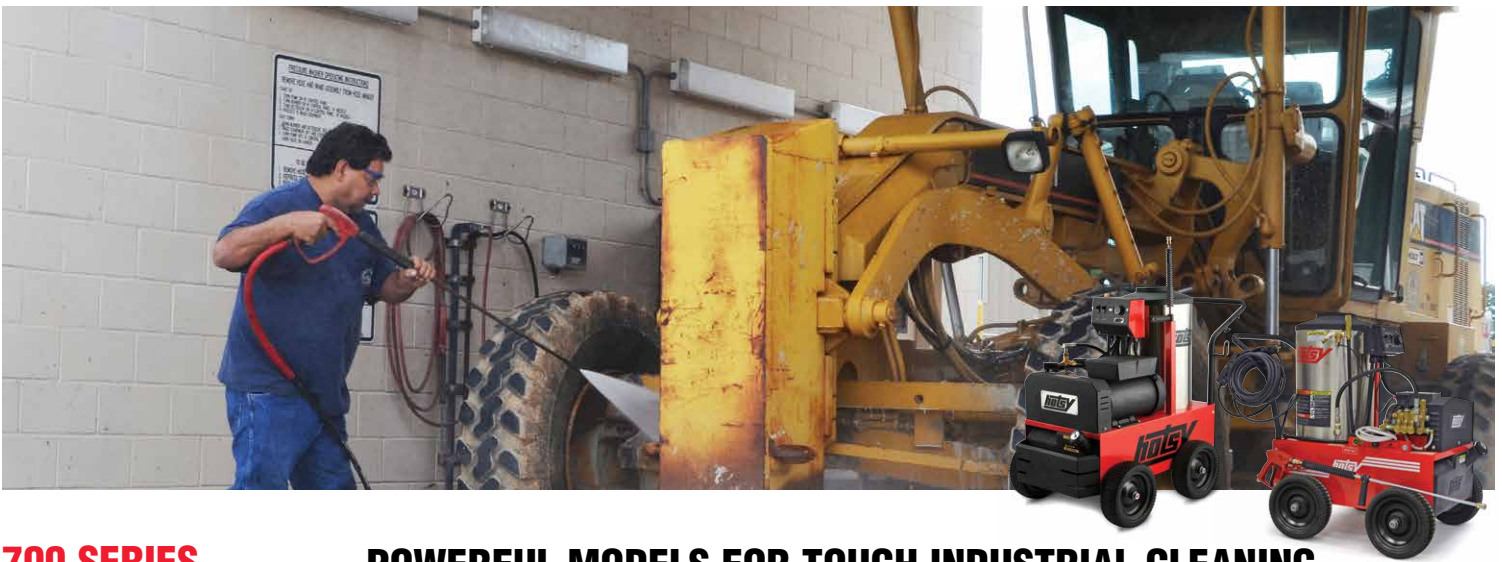

700 SERIES

Hot-Water **ELECTRIC** Belt Drive Models

POWERFUL MODELS FOR TOUGH INDUSTRIAL CLEANING.

■ Electric-Powered ■ 3.0 to 3.5 GPM @ 2000 to 3000 PSI ■ Electric Start

MODEL	PART NO.	GPM	PSI	HP	VOLT/ PH	AMPS	FUEL	BTU/HR	PUMP MODEL	DRIVE	PORTABILITY	DIMENSIONS (LXWXH)	SHIP WT (LBS)
790SS	1.109-612.0	3.0	2000	4	230/1	20	Oil	289,900	HB4025R	Belt	Std	37"x28"x45.5"	450
795SS	1.109-039.0	3.5	2000	5	230/1	24	Oil	289,900	HB4025R	Belt	Std	37"x28"x45.5"	455
795SS-208	1.109-040.0	3.5	2000	5	208/1	27	Oil	289,900	HB4025R	Belt	Std	37"x28"x45.5"	500
797SS	1.109-180.0	3.5	2000	5	230/1	24	Oil	289,900	HM3540R.3	Belt	Std	46"x29"x42.5"	510
797SS-208	1.109-181.0	3.5	2000	5	208/1	27	Oil	289,900	HM3540R.3	Belt	Std	46"x29"x42.5"	513
895SS	1.109-077.0	3.5	3000	8.2	230/1	36	Oil	289,900	HM3540R.3	Belt	Std	37"x28"x45.5"	480
897SS	1.109-182.0	3.2	3000	6.2	230/1	28	Oil	255,000	HM3540R.3	Belt	Std	37"x28"x45.5"	517
897SS-208	1.109-183.0	3.2	3000	6.2	208/1	29	Oil	255,000	HM3540R.3	Belt	Std	50"x29"x42.5"	520

SS = Stainless Steel

DETERGENTS

To clean like a pro, you need to include detergents. Hotsy offers a full line of detergents for cleaning grease, dirt, road grime, aluminum, sanitation and so much more. Our detergents help you clean faster and save money.

PARTS & ACCESSORIES

Clean faster and more efficiently with pressure washer accessories like flat surface cleaners and turbo nozzles.

SERVICE

Hotsy factory-trained technicians keep your equipment running with on-site or in shop maintenance and tune-ups. Plus, we repair all brands.

Hotsy

The Pressure Washer The Pros Use.
EST. 1970

HOTSY.COM

Tel: 800.525.1976

Fax: 888.880.9631

Email: info@hotsy.com

Distributed by:

NOTE: We are constantly improving and updating our products. Consequently, pictures, features & specifications in this brochure may differ slightly from current models. Flow rates & pressure ratings may vary due to variances allowed by manufacturers of our machine components. We meet the CETA testing specs for machine performance at +10% and in some cases are tighter within +_ 5% of listed specifications.

Specifications & product descriptions subject to change without notice. Hotsy's manufacturing facilities have established and apply a quality and environmental management system to be ISO 9001:2008 and ISO 14001:2001 certified.

VISIT US ONLINE

Facebook/Instagram [HotsyCleaningSystems](#)

LinkedIn [Hotsy-Corp](#)

Twitter [TheHotsyMan](#)

YouTube [HotsyCleaningSystems](#)

Get Hotsy Email [Bit.ly/GetHotsy](#)

© 2022 Kärcher North America
P/N HOT_700 Effective 07/22